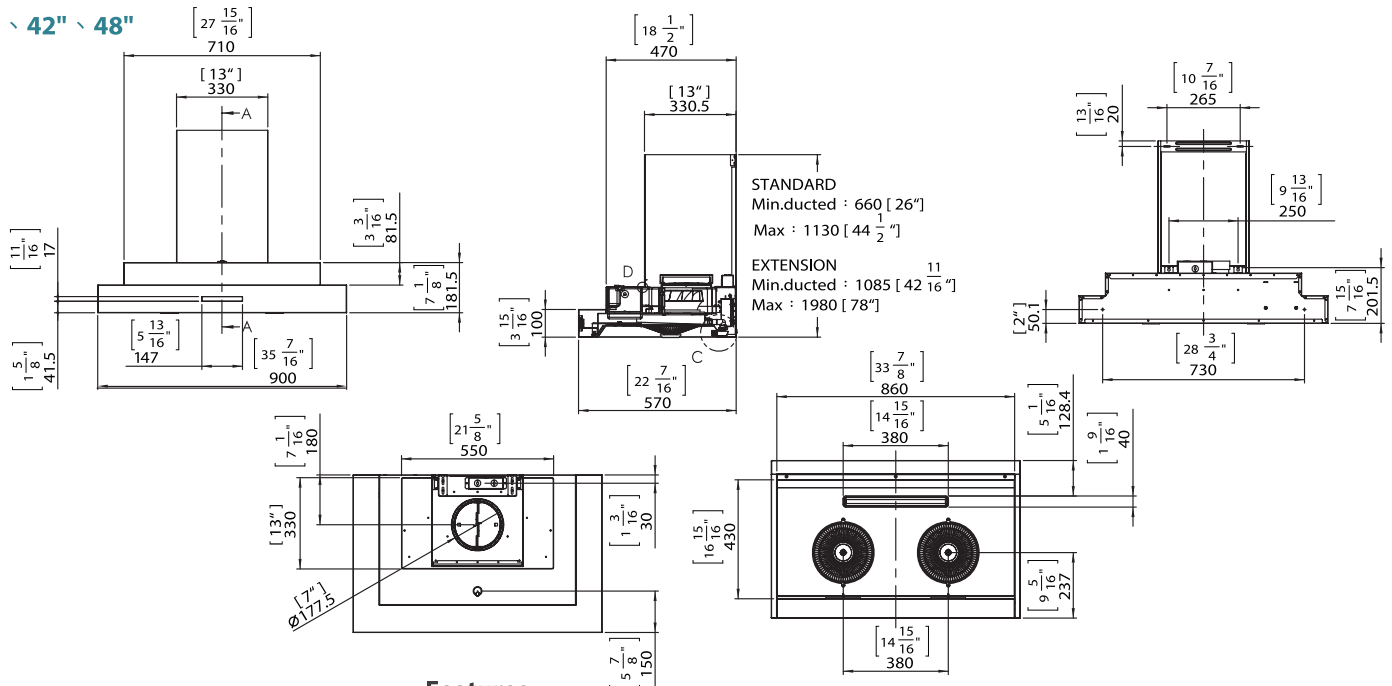

Euro Design series
PUO-M90AS
PUO-E42AS
PUO-E48AS

SIZE	36"	42"	48"
Color	S / S		
Lighting	LED Strip 8W 2 Dual Level Lighting		
Controls	High-Tech Touch Glass Control		
Speed Level	6 Speed		
CFM (Internal Blower)	900		
Duct Spec	Vertical 7" Round		
Max. Voltage	120V-60Hz		
Max. consumption power	10A / 1200W		
Weight (lbs)	68	78	88
Measurement	36" x 17" x 26" ~ 49"	42" x 17" x 26" ~ 49"	48" x 17" x 26" ~ 49"

► 36"、42"、48"

特色

- 130°C 超高溫全自動蒸氣洗
- 歐式時尚無接縫外型
- 免油網
- 深罩式內凹設計底座
- 延遲關機功能

選購配件

- 導流板
- 可調節排氣管罩，最高適配12尺天花

Features

- 130°C (260°F) High-Temperature Auto Steam Cleaning
- Sophisticated Design
- Filterless
- Deep concave bottom design for improved capture
- Delay-Off