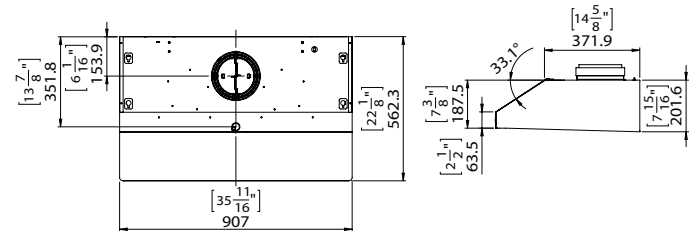

TruSteam series SC88(BS)

SIZE	30"	36"
Color	S / S	
Lighting	HD LED Strip 8W x 2 2 Dual Level Lighting	
Controls	High-Tech Touch Glass Control	
Speed Level	6 Speed	
CFM (Internal Blower)	900 (6" duct) - 1000 (7" duct)	
Duct Spec	6", 7", 8"	
Vertical	7" Round (7" to 6" Damper & 7" to 8" Damper included)	
Max. Voltage	120V-60Hz	
Max. consumption power	10A / 1200W	
Weight (lbs)	38.14	42.11
Measurement	30" x 23" x 8"	36" x 23" x 8"

▶ 30"

▶ 36"

特色

130°C 超高溫全自動蒸氣洗
歐式時尚無接縫外型
深罩式內凹設計底座
延遲開機功能

選購配件

蒸氣洗專用導流板

Features

130°C (260°F) High-Temperature Auto Steam Cleaning
Sophisticated Design
Deep concave bottom design for improved capture
Delay-Off