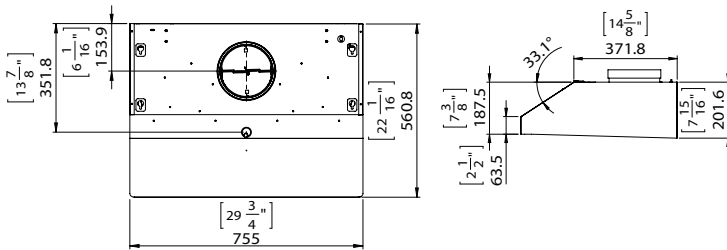

TruSteam series SC88(BS)

SIZE	30"	36"
Color	S / S	
Lighting	HD LED Strip 8W x 2 2 Dual Level Lighting	
Controls	High-Tech Touch Glass Control	
Speed Level	6 Speed	
CFM (Internal Blower)	900 (6" duct) - 1000 (7" duct)	
Duct Spec	6", 7", 8"	
Vertical	7" Round (7" to 6" Damper & 7" to 8" Damper included)	
Max. Voltage	120V-60Hz	
Max. consumption power	10A / 1200W	
Weight (lbs)	38.14	42.11
Measurement	30" x 23" x 8"	36" x 23" x 8"

▶ 30"

▶ 36"

特色

130°C 超高溫全自動蒸氣洗
歐式時尚無接縫外型
深罩式內凹設計底座
延遲開機功能

選購配件

蒸氣洗專用導流板

Features

130°C (260°F) High-Temperature Auto Steam Cleaning
Sophisticated Design
Deep concave bottom design for improved capture
Delay-Off