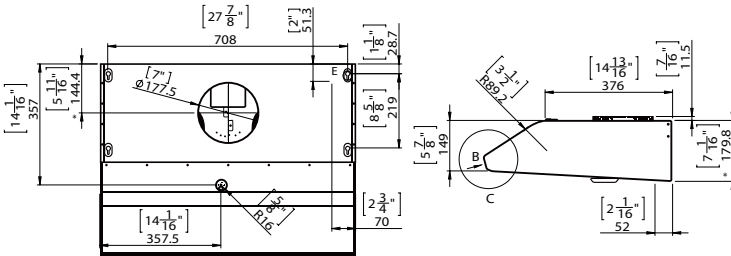

TruSteam series SC81

SIZE	30"	36"
Color	S S	
Lighting	Halogen 35W x 2 2 Dual Level Lighting	
Controls	Push buttons	
Speed Level	3 Speed	
CFM (Internal Blower)	900	
Duct Spec	7"	
Vertical	7" Round Vertical	
Max. Voltage	120V-60Hz	
Max. consumption power	10A / 1200W	
Weight (lbs)	33.66	36.86
Measurement	30" x 22-1/16" x 7-1/16"	36" x 22-1/16" x 7-1/16"

▶ 30"

▶ 36"

特色

130°C 超高溫全自動蒸氣洗
歐式時尚外型
安全功能自動感應鎖
量身訂做傾斜式改良風箱
延遲開機功能

Features

130°C (260°F) High-Temperature Auto Steam Cleaning
Sophisticated Design
Safety Auto-locking Function
High-Capacity Housing Design
Delay-Off