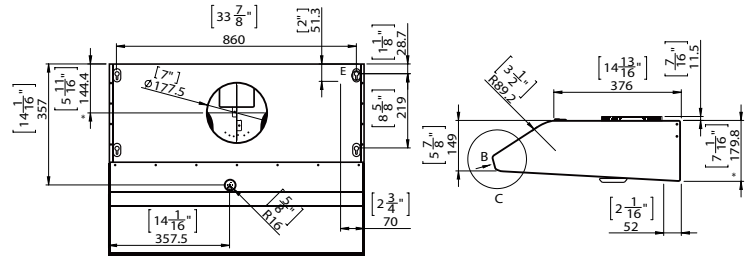

▶ 36"

特色

130°C 超高溫全自動蒸氣洗
歐式時尚外型
安全功能自動感應鎖
量身訂做傾斜式改良風箱
延遲開機功能

Features

130°C (260°F) High-Temperature Auto Steam Cleaning
Sophisticated Design
Safety Auto-locking Function
High-Capacity Housing Design
Delay-Off

Life-time motor warranty

10 years parts

Made in Taiwan